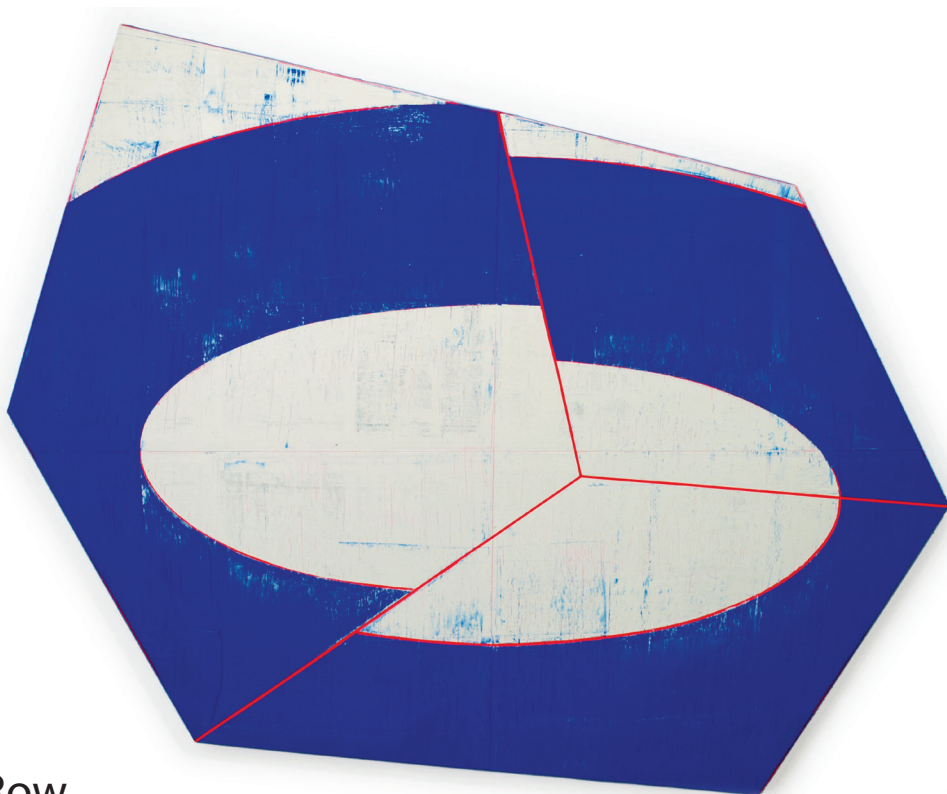

FOR IMMEDIATE RELEASE

Contact: Locks Gallery
T 215-629-1000/F 215-629-3868
info@locksgallery.com

David Row Zen Road Signs

October 20th - November 25th, 2017

Artists' reception: Friday, October 20th, 5:30 - 7:30 pm

Locks Gallery is pleased to announce *Zen Road Signs*, an exhibition of new large-scale paintings by NY-based artist David Row. There will be an opening reception on Friday, October 20th from 5:30- 7:30pm.

Born in Maine in 1951, David Row grew up outside New Haven, CT. He received his BFA from Yale in 1972 and, after a year studying Indian music in Calcutta, returned there to complete his MFA. He has lived and worked in New York City since 1975. *Zen Road Signs*, marks David Row's second solo show at the gallery.

[continued on reverse]

600 Washington Square South
Philadelphia PA 19106
tel 215.629.1000 fax 215.629.3868
info@locksgallery.com
www.locksgallery.com

LOCKSGALLERY